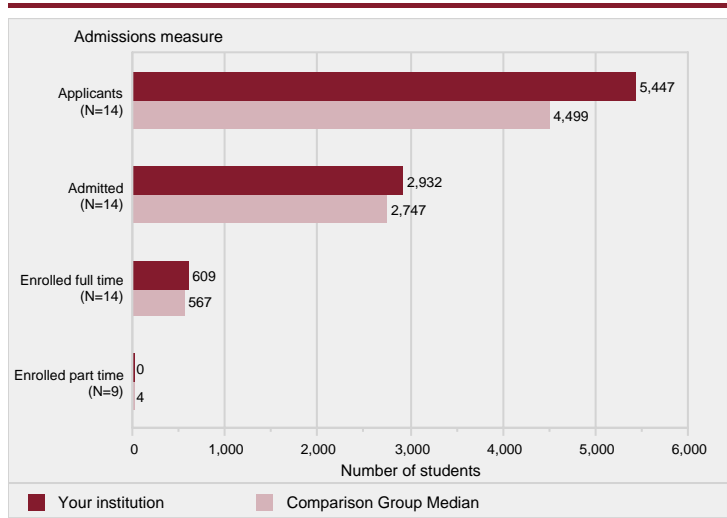

Figure 1. Number of first-time undergraduate students who applied, were admitted, and enrolled full and part time: Fall 2017

PUVÖK(Eä { i••i[]••äæcæ!^!;^••^}c^ä! []^••{ ;!ä }•cæ^cä [] [c!@æc^!æ]A [] ^} ää { i••i[]Ä []Bæ^Eäæ)ä!æ []]••k [Ä-ij]•cä [^Eä^•!^•ä•!cä-äæc^•^•i) *k^} ä!^!äæ^æc^ •c^ ä^}c^! []EÖ [Ä^cæj]•Eä•^•kæ@ÄT^c@ [ä [H]UWæäP æ:•EäP•kæ@Tq@^ [ä^ (ä^i) •Öcä [ä]•] ^Éc c@^!& [{ }æiæ []!^*i []^ É